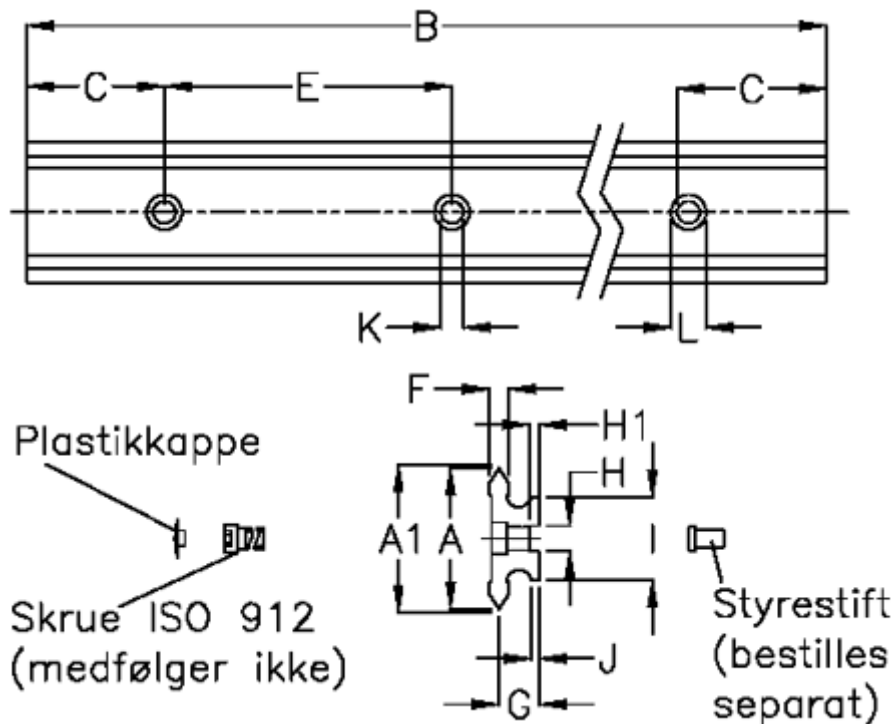

Article number: 0571205266

Description: Hepco GV3 slide NS 35 L266 P3
with counterbored holes

Measures

A	= 35	G	= 10.2	Weight kg/1000 = 2.30
A1	= 36.38	H	= 8	
B	= 266	H1	= 3.0	
C	= 43.0	I	= 25.4	
E	= 90	J	= 2.60	
F	= 4.93	K	= 7.0	
For bearing	= J25	L	= 11 x 6.1	
For guide pin	= SDP8	Precision type	= P3	